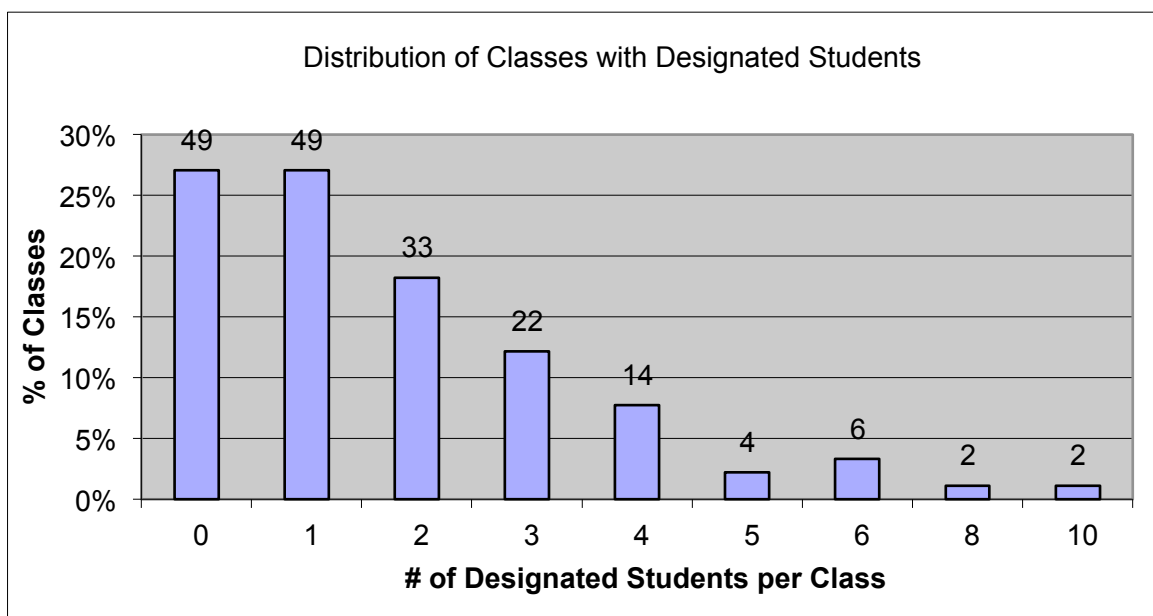

Distribution of Classes with Designated Students