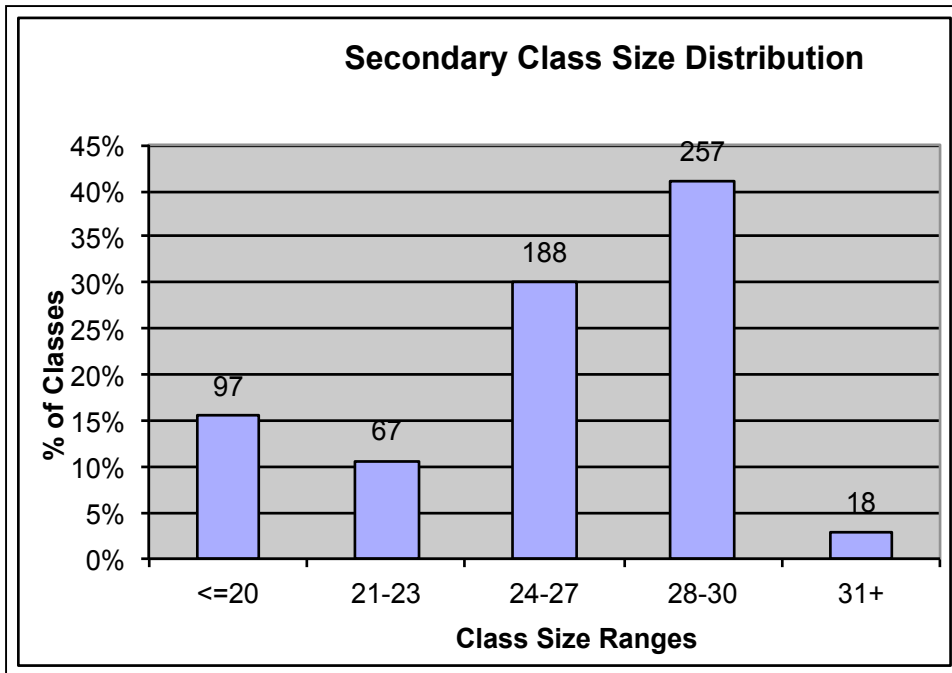

Secondary Class Size Distribution