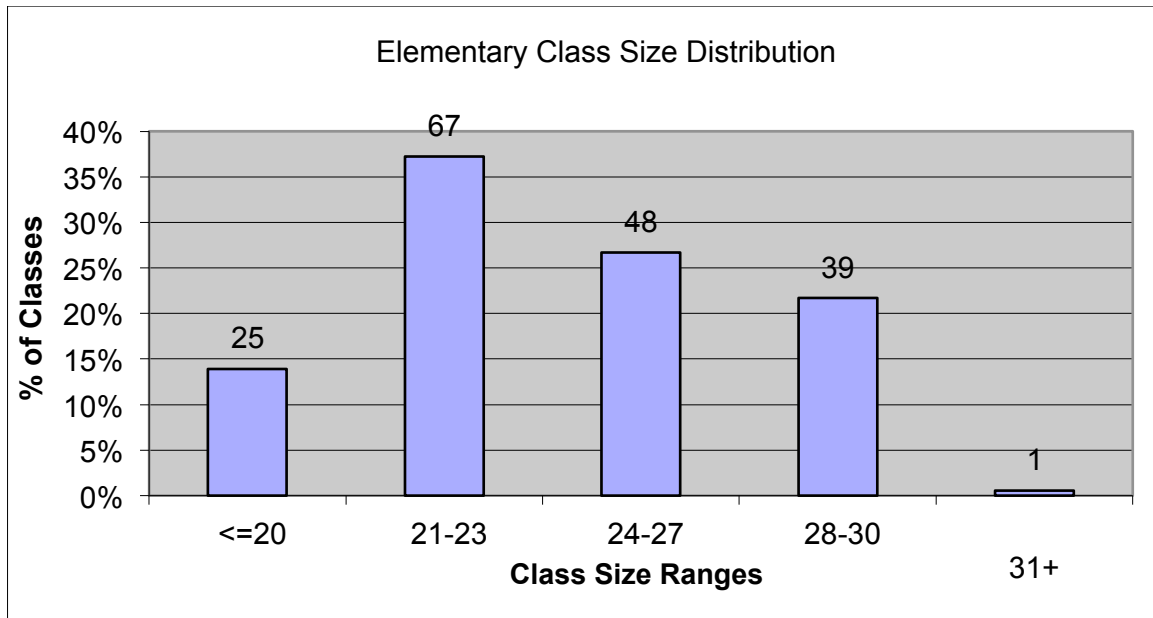

2013-14 Elementary Class Size Report

September 2013

Total Number of Elementary Classes: 180

*No Kindergarten class exceeds 22 students

*No Primary class exceeds 24 students

*One Elementary class exceeds 30 students

Elementary Class Size Distribution