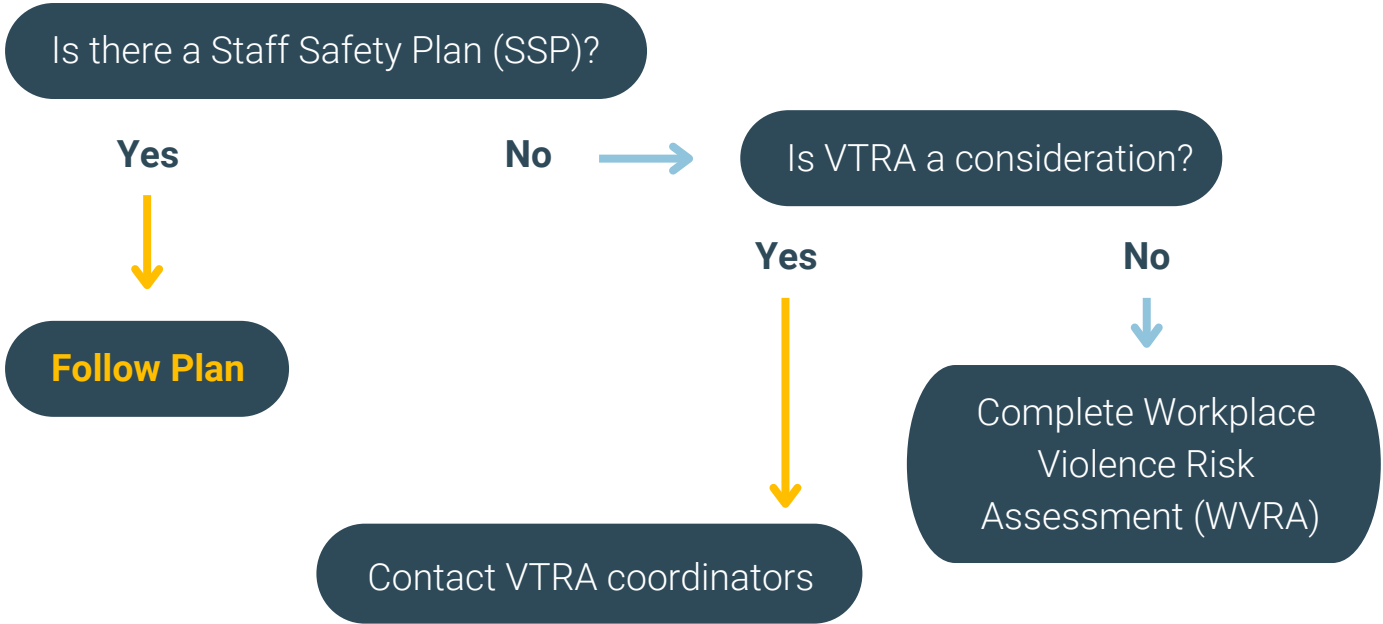

STUDENT BASED VIOLENCE INCIDENT RESPONSE

VTRA Coordinators - Margaret Olsen (250-802-7403) and Jeff Rowan (250-710-7120)

POST-INCIDENT